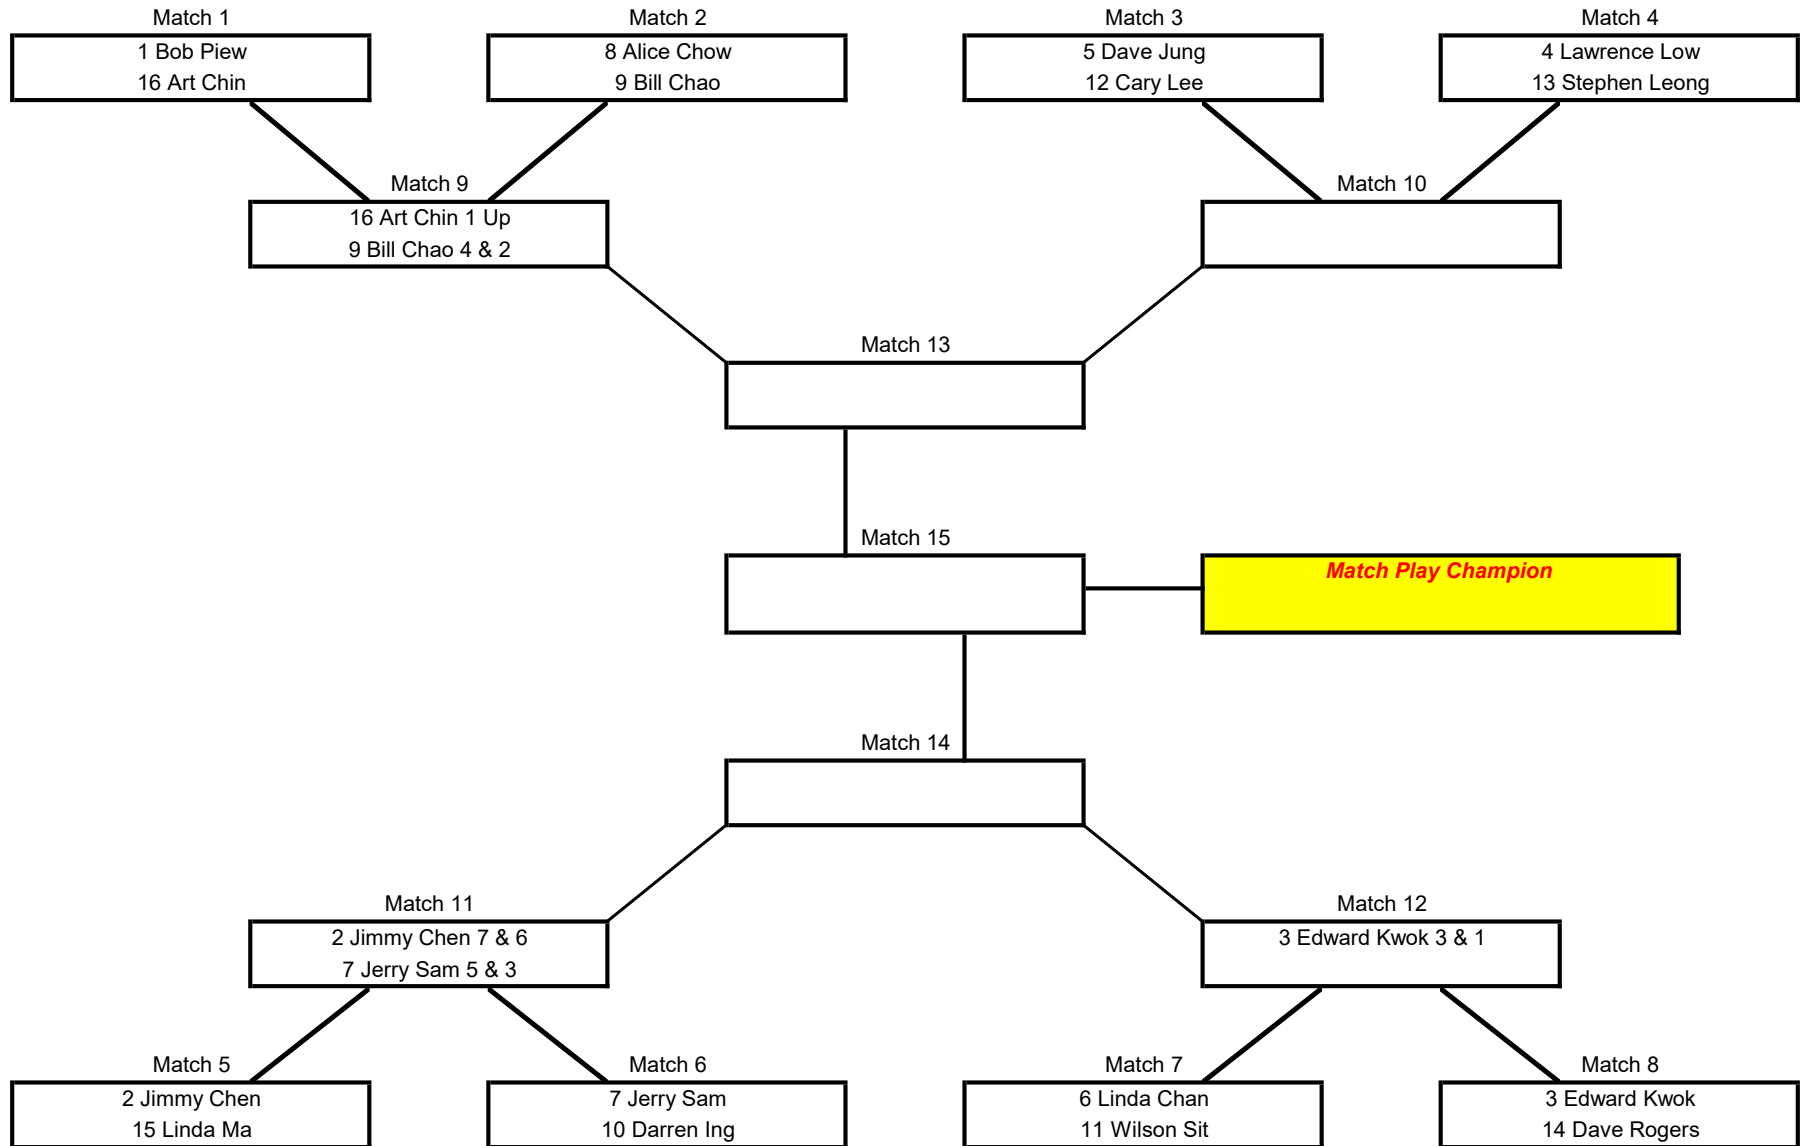

2026 Match Play Bracket

RACE TO THE RAY ING CUP - 2026

Player	Surrey GC	Mayfair Lakes							Total
Lawrence Low	90	90							180
Edward Kwok	90	70							160
Jimmy Chen	90	60							150
Bill Chao	70	80							150
Bob Piew	100	10							110
Dave Jung	90	20							110
Jimmy Yee	50	60							110
Grace Lam	0	100							100
Linda Chan	90	0							90
Jerry Sam	80	10							90
Jessie Yee	50	40							90
Fern Chow	10	80							90
Brian Lai	0	90							90
Alice Chow	80	0							80
Darren Ing	70	0							70
Kam Chow	60	0							60
Wilson Sit	60	0							60
Art Chin	50	10							60
John Chik	10	50							60
Lily Ma	0	60							60
Cary Lee	50	0							50
Dave Rogers	50	0							50
Linda Ma	50	0							50
Pollyanna Chow	50	0							50
Stephen Leong	50	0							50
Tonnie Lam	0	50							50
Roy Lee	40	0							40
Terry Seto	40	0							40
Cathy Lin	30	0							30
Luwan Yang	30	0							30
Patrick Leong	30	0							30
Terry Wong	30	0							30
Bryan Low	10	20							30
Chris Bozek	0	30							30
Victor Ko	20	0							20
Phil Leong	0	20							20
Neil Masson	0	10							10
Carol Chao	0	0							0
Cristina Renzitti	0	0							0
Danny Thong	0	0							0
David Chao	0	0							0
Donna Sue	0	0							0
Eddie Wong	0	0							0
Gene Wong	0	0							0
George Gee	0	0							0
Harry Jung	0	0							0
Julan Lo	0	0							0
Ken Jung	0	0							0
Norm Chin	0	0							0
Tom Yu	0	0							0